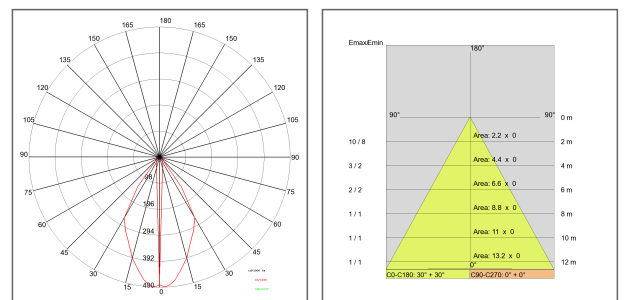

EYES BASIC A

COD: E900-M-LBC

Use:
outside, led
Installation:
Wall/Ceiling recessed
Recessed hole:
Recessed hole diam.16 mm. Recessed thickness 2-28 mm
Fixing system:
Steel spring
Body/structure:
Chromed brass ring and die-cast aluminium body
Colour:
Chrome
Optic/reflector:
Metacrylate LED lens
Equipment:
Silicon rubber gaskets
Control gear:
Not included; to be ordered separately

Current: 350mA dc
Beam angle: Simmetric flood beam 60 Degrees
Insulation class: Insulation class 3
Weight: 0,010 kg
IP rating: 65
Glow wire: [850 °C]
Lamp included: Yes
Kind of led: Power LED
Lamp wattage: 1.2 W
Lamp luminous flux: 80 lm
Colour temperature: 3000K
CRI: 80

Review board: 11-07-2012