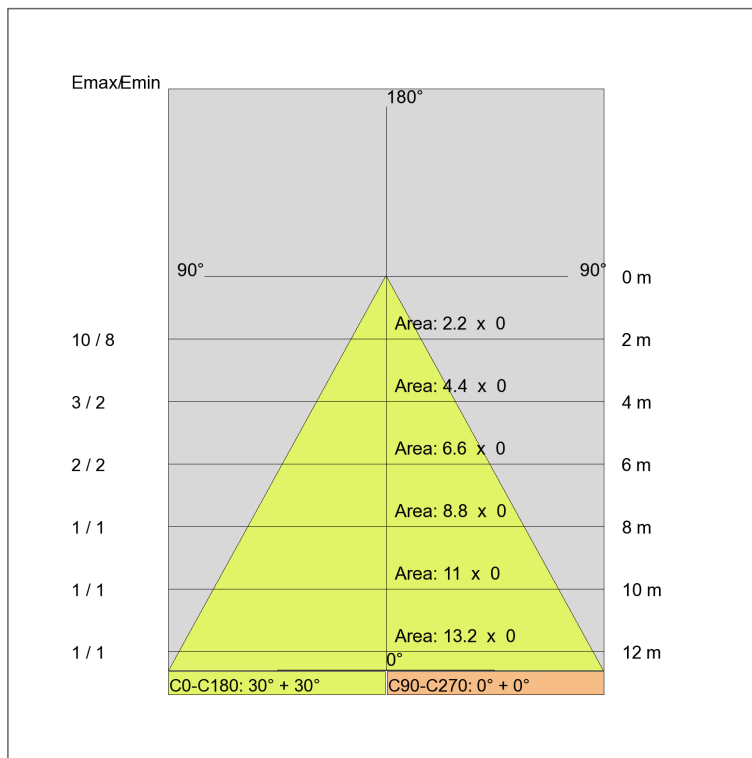

Current: 350mA dc
Beam angle: Simmetric flood beam 60 Degrees
Insulation class: Insulation class 3
Weight: 0,010 kg
IP rating: 65
Glow wire: [850 °C]
Lamp included: Yes
Kind of led: Power LED
Lamp wattage: 1.2 W
Lamp luminous flux: 80 lm
Colour temperature: 3000K
CRI: 80

Review board: 11-07-2012

Lamp: 1 x LED +/- 1.2 W 80 lm

CE

350mA dc IP 65 A*

EYES BASIC A
COD: E900-M-LBC

186-5
CASSAF. per INCASSO A
PARETE EYES

EYES BASIC A
COD: E900-M-LBC

EYES BASIC A
COD: E900-M-LBC