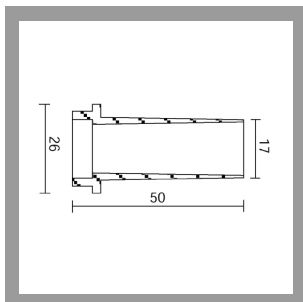

EYES BASIC A

COD: E900-M-LBC

Use:
outside, led
Installation:
Wall/Ceiling recessed
Recessed hole:
Recessed hole diam.16 mm. Recessed thickness 2-28 mm
Fixing system:
Steel spring
Body/structure:
Chromed brass ring and die-cast aluminium body
Colour:
Chrome
Optic/reflector:
Metacrylate LED lens
Equipment:
Silicon rubber gaskets
Control gear:
Not included; to be ordered separately

Current: 350mA dc
Beam angle: Simmetric flood beam 60 Degrees
Insulation class: Insulation class 3
Weight: 0,010 kg
IP rating: 65
Glow wire: [850 °C]
Lamp included: Yes
Kind of led: Power LED
Lamp wattage: 1.2 W
Lamp luminous flux: 80 lm
Colour temperature: 3000K
CRI: 80

Review board: 11-07-2012

Lamp: 1 x LED +/- 1.2 W 80 lm

CE

350mA dc IP 65 A*

EYES BASIC A
COD: E900-M-LBC

186-5
CASSAF. per INCASSO A
PARETE EYES

EYES BASIC A
COD: E900-M-LBC

EYES BASIC A
COD: E900-M-LBC