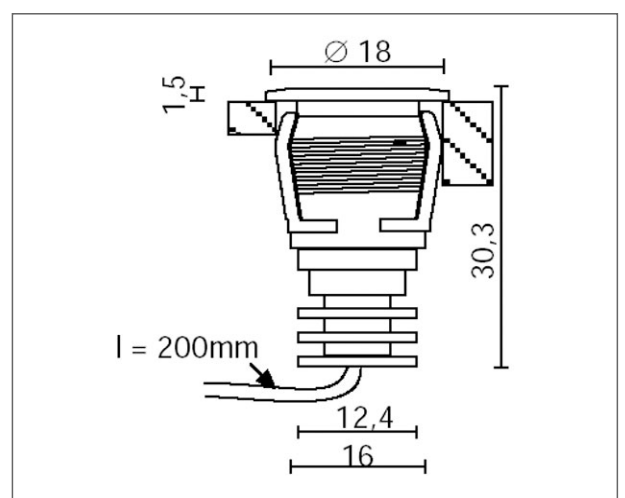

EYES BASIC A

COD: E900-M-LBC

Use:
outside, led
Installation:
Wall/Ceiling recessed
Recessed hole:
Recessed hole diam.16 mm. Recessed thickness 2-28 mm
Fixing system:
Steel spring
Body/structure:
Chromed brass ring and die-cast aluminium body
Colour:
Chrome
Optic/reflector:
Metacrylate LED lens
Equipment:
Silicon rubber gaskets
Control gear:
Not included; to be ordered separately

Current: 350mA dc
Beam angle: Simmetric flood beam 60 Degrees
Insulation class: Insulation class 3
Weight: 0,010 kg
IP rating: 65
Glow wire: [850 °C]
Lamp included: Yes
Kind of led: Power LED
Lamp wattage: 1.2 W
Lamp luminous flux: 80 lm
Colour temperature: 3000K
CRI: 80

Review board: 11-07-2012

Lamp: 1 x LED +/- 1.2 W 80 lm

CE

350mA dc IP 65 A*

EYES BASIC A
COD: E900-M-LBC

186-5
CASSAF. per INCASSO A
PARETE EYES

EYES BASIC A
COD: E900-M-LBC

EYES BASIC A
COD: E900-M-LBC