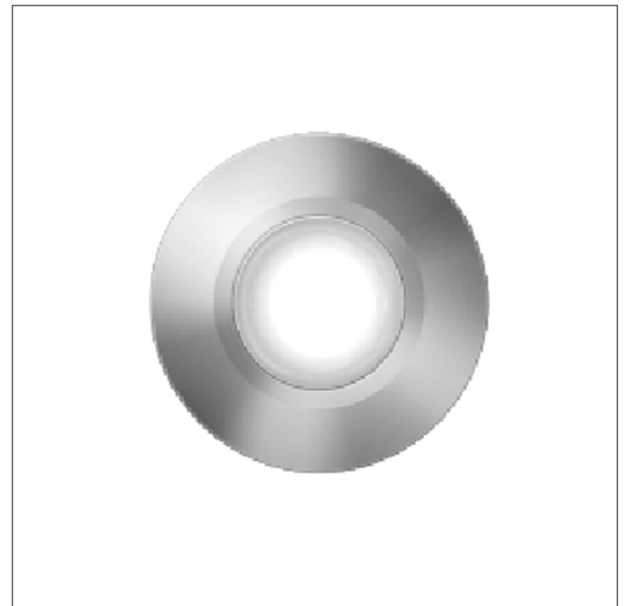

EYES BASIC A

COD: E900-M-LBC

Use:
outside, led
Installation:
Wall/Ceiling recessed
Recessed hole:
Recessed hole diam.16 mm. Recessed thickness 2-28 mm
Fixing system:
Steel spring
Body/structure:
Chromed brass ring and die-cast aluminium body
Colour:
Chrome
Optic/reflector:
Metacrylate LED lens
Equipment:
Silicon rubber gaskets
Control gear:
Not included; to be ordered separately

Current: 350mA dc
Beam angle: Simmetric flood beam 60 Degrees
Insulation class: Insulation class 3
Weight: 0,010 kg
IP rating: 65
Glow wire: [850 °C]
Lamp included: Yes
Kind of led: Power LED
Lamp wattage: 1.2 W
Lamp luminous flux: 80 lm
Colour temperature: 3000K
CRI: 80

Review board: 11-07-2012

Lamp: 1 x LED +/- 1.2 W 80 lm

CE

350mA dc IP 65 A*

EYES BASIC A
COD: E900-M-LBC

186-5
CASSAF. per INCASSO A
PARETE EYES

EYES BASIC A
COD: E900-M-LBC

EYES BASIC A
COD: E900-M-LBC