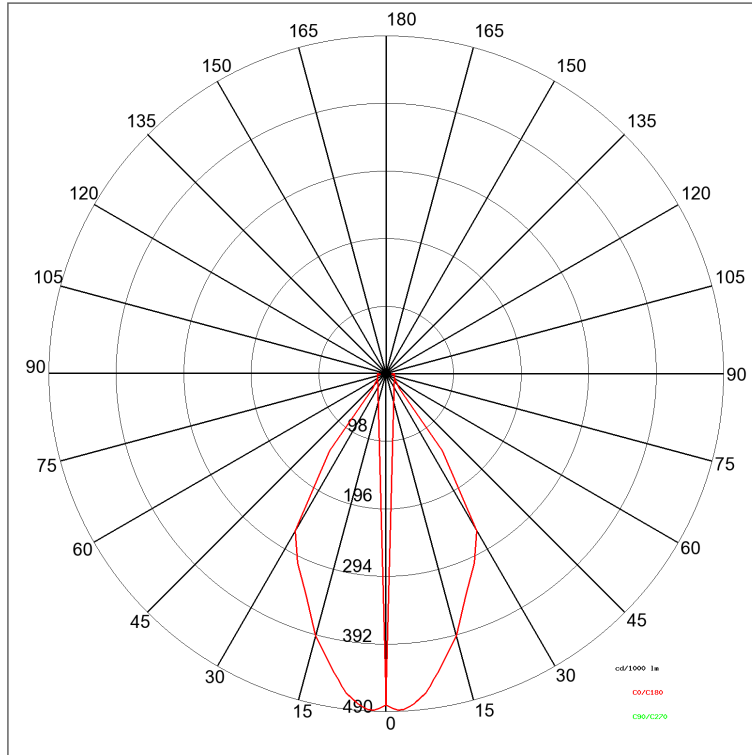

Current: 350mA dc
Beam angle: Simmetric flood beam 60 Degrees
Insulation class: Insulation class 3
Weight: 0,010 kg
IP rating: 65
Glow wire: [850 °C]
Lamp included: Yes
Kind of led: Power LED
Lamp wattage: 1.2 W
Lamp luminous flux: 80 lm
Colour temperature: 3000K
CRI: 80

Review board: 11-07-2012

Lamp: 1 x LED +/- 1.2 W 80 lm

CE

350mA dc IP 65 A*

EYES BASIC A
COD: E900-M-LBC

186-5
CASSAF. per INCASSO A
PARETE EYES

EYES BASIC A
COD: E900-M-LBC

EYES BASIC A
COD: E900-M-LBC